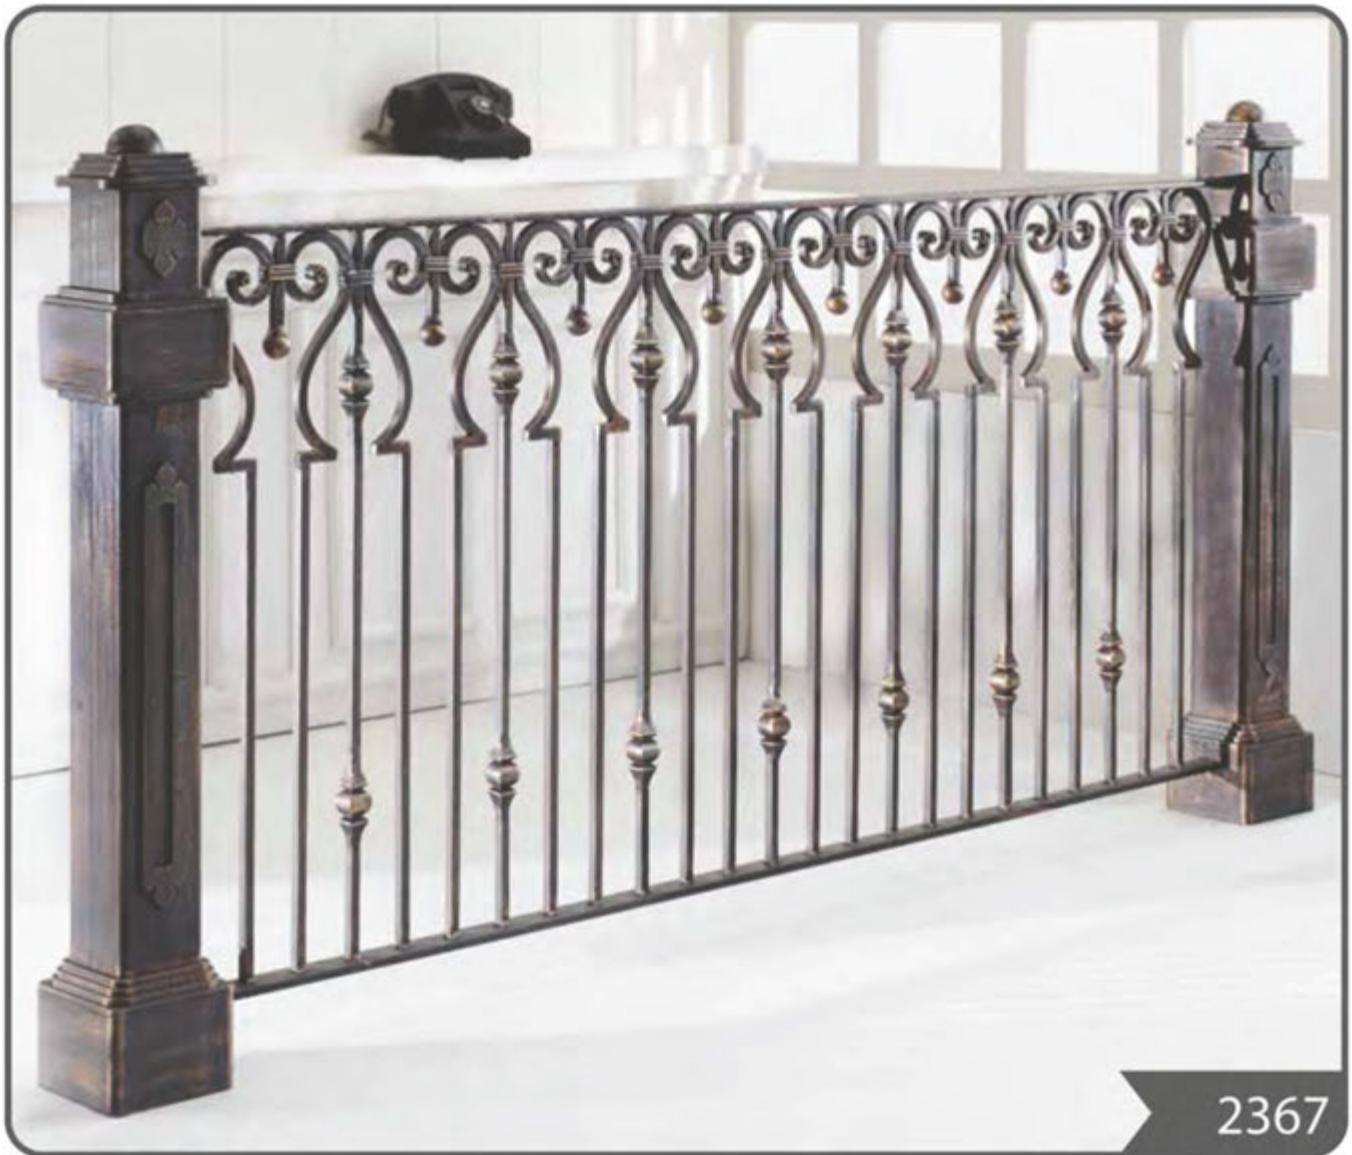

380101

15x15x100 cm.
21.48 kg.

380102

15x15x100 cm.
18.20 kg.

380103

15x15x100 cm.
20.04 kg.

2367