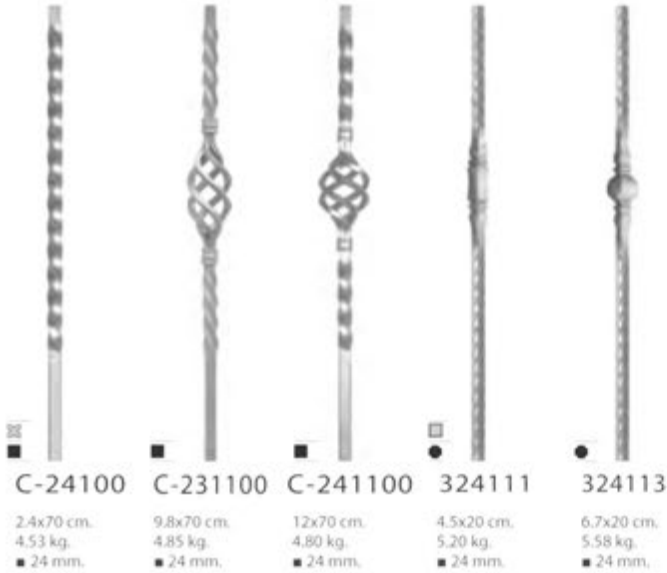

GAREX
INDUSTRIES

2022 WROUGHT IRON
PRODUCT CATALOG

3196

380101

15x15x100 cm.
21.48 kg.

After installing the bottom part, combine it with the main part at indicated directions.

380102

15x15x100 cm.
18.20 kg.

32x95 cm.
6.24 kg.
— 20x10 mm.

19724

30x95 cm.
5.30 kg.
— 20x10 mm.

19725

35x95 cm.
5.30 kg.
— 20x10 mm.

19734

28x95 cm.
5.90 kg.
— 20x10 mm.

19743

20x80 cm.
3,29 kg.
■ 12 mm.

10005

8x80 cm.
1,59 kg.
■ 10 / - 30x5 mm.

Rosette on two sides

10007

16.5x80 cm.
- 6 mm, 3,20 kg
- 3 mm, 1,60 kg

10008

22.3x70 cm.
2,58 kg
■ 10 mm.