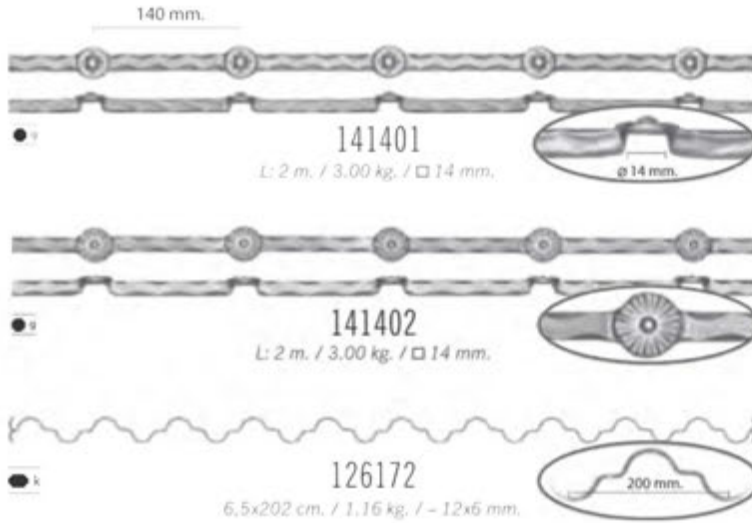

forged handrails (3 m.)

pipe handrails (3 m.)

17300/17311/17321 için
for 17300/17311/17321

17301/17312/17322 için
for 17301/17312/17322

17302/17313/17323 için
for 17302/17313/17323